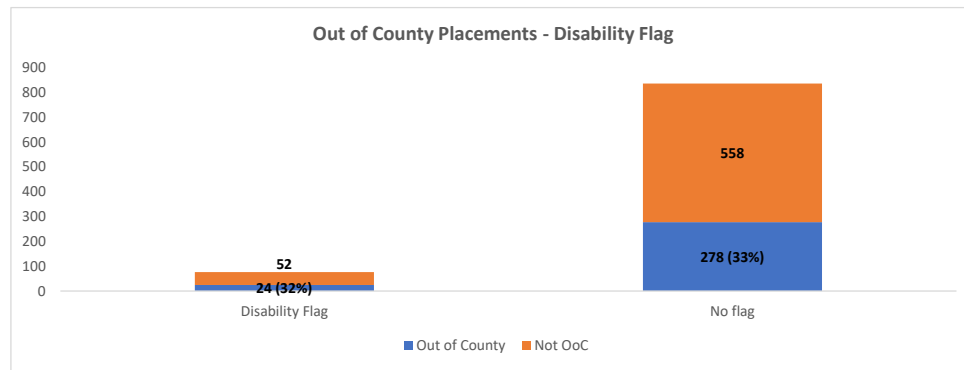

Children Placed Out of County - June 2022

Disability Flag	Out of County	Not OoC	All	%
Disability Flag	24	52	76	32%
No flag	278	558	836	33%
	<u>302</u>	<u>610</u>	<u>912</u>	<u>33%</u>

Disability Flag By Allocated Team

Children With Disability Teams	11
Young Adults Team	6
Looked After Children Teams	5
Locality Safeguarding Teams	2
	<u>24</u>

Option One