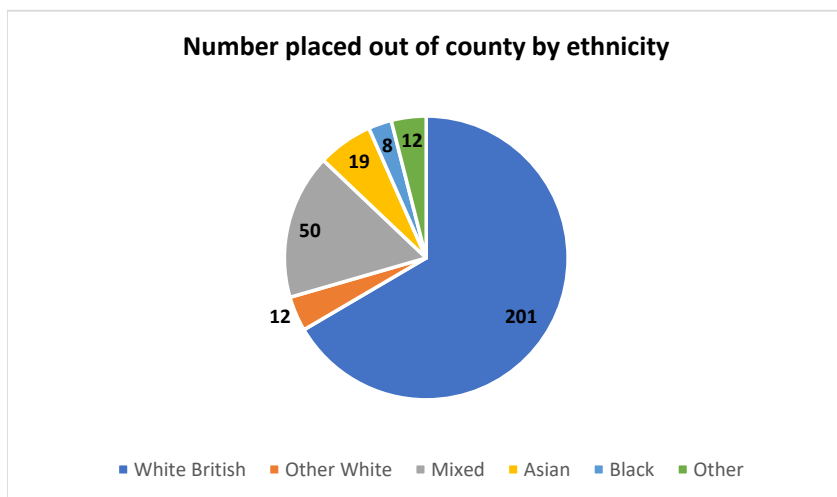

Children Placed Out of County - June 2022

Ethnicity	Out of County	Not	All	%
White British	201	527	728	28%
Other White	12	19	31	39%
Mixed	50	42	92	54%
Asian	19	12	31	61%
Black	8	3	11	73%
Other	12	7	19	63%
	302	610	912	

Option One

Option Two
Out of County placements - by ethnic grouping

Option Three

Children Placed Out of County - June 2022

Disability Flag	Out of County	Not OoC	All	%
Disability Flag	24	52	76	32%
No flag	278	558	836	33%
	<u>302</u>	<u>610</u>	<u>912</u>	<u>33%</u>