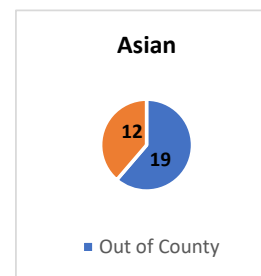

Children Placed Out of County - June 2022

Ethnicity	Out of County	Not	All	%
White British	201	527	728	28%
Other White	12	19	31	39%
Mixed	50	42	92	54%
Asian	19	12	31	61%
Black	8	3	11	73%
Other	12	7	19	63%
	302	610	912	

Option One

Option Two
Out of County placements - by ethnic grouping

Option Three

Children Placed Out of County - June 2022

Disability Flag	Out of County	Not OoC	All	%
Disability Flag	24	52	76	32%
No flag	278	558	836	33%
	<u>302</u>	<u>610</u>	<u>912</u>	<u>33%</u>