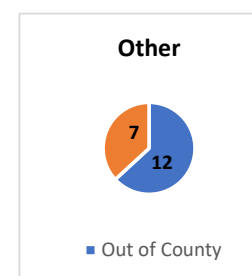

Children Placed Out of County - June 2022

Ethnicity	Out of County	Not	All	%
White British	201	527	728	28%
Other White	12	19	31	39%
Mixed	50	42	92	54%
Asian	19	12	31	61%
Black	8	3	11	73%
Other	12	7	19	63%
	302	610	912	

Option One

Option Two
Out of County placements - by ethnic grouping

Option Three

Children Placed Out of County - June 2022

Disability Flag	Out of County	Not OoC	All	%
Disability Flag	24	52	76	32%
No flag	278	558	836	33%
	<u>302</u>	<u>610</u>	<u>912</u>	<u>33%</u>