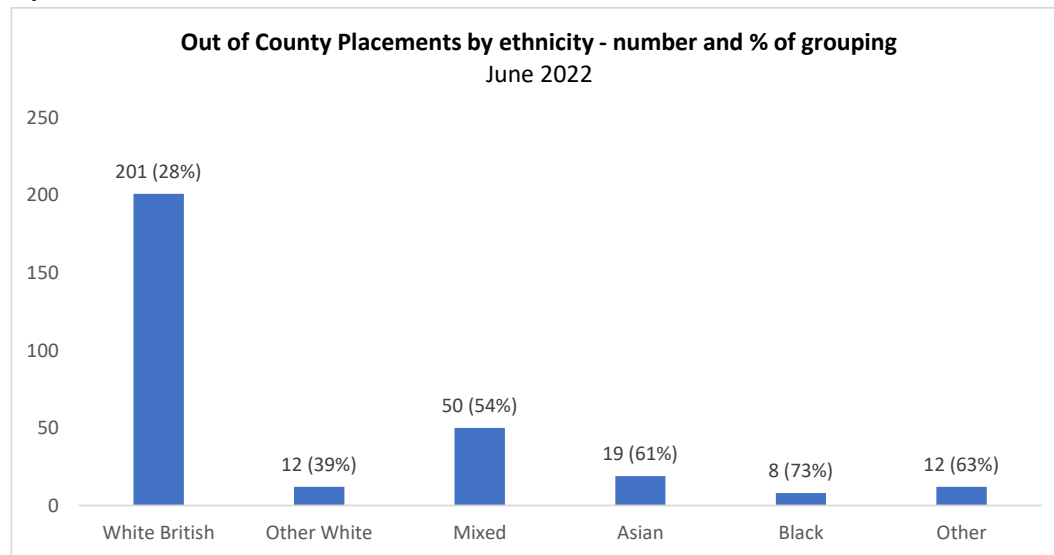

Children Placed Out of County - June 2022

Ethnicity	Out of County	Not	All	%
White British	201	527	728	28%
Other White	12	19	31	39%
Mixed	50	42	92	54%
Asian	19	12	31	61%
Black	8	3	11	73%
Other	12	7	19	63%
	302	610	912	

Option One

Option Two
Out of County placements - by ethnic grouping

Option Three

Children Placed Out of County - June 2022

Disability Flag	Out of County	Not OoC	All	%
Disability Flag	24	52	76	32%
No flag	278	558	836	33%
	<u>302</u>	<u>610</u>	<u>912</u>	<u>33%</u>