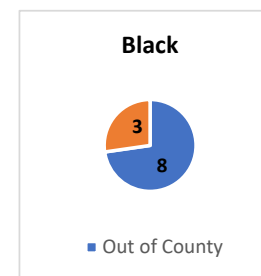

Children Placed Out of County - June 2022

Ethnicity	Out of County	Not	All	%
White British	201	527	728	28%
Other White	12	19	31	39%
Mixed	50	42	92	54%
Asian	19	12	31	61%
Black	8	3	11	73%
Other	12	7	19	63%
	302	610	912	

Option One

Option Two
Out of County placements - by ethnic grouping

Option Three

Children Placed Out of County - June 2022

Disability Flag	Out of County	Not OoC	All	%
Disability Flag	24	52	76	32%
No flag	278	558	836	33%
	<u>302</u>	<u>610</u>	<u>912</u>	<u>33%</u>