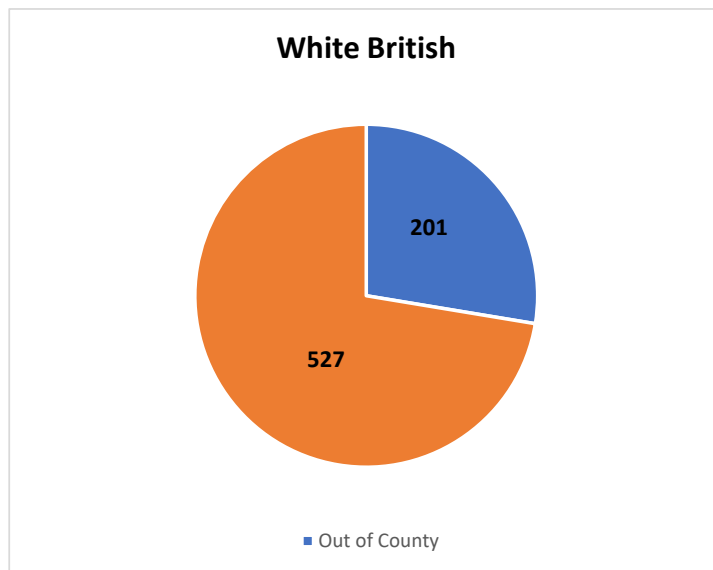

Children Placed Out of County - June 2022

Ethnicity	Out of County	Not	All	%
White British	201	527	728	28%
Other White	12	19	31	39%
Mixed	50	42	92	54%
Asian	19	12	31	61%
Black	8	3	11	73%
Other	12	7	19	63%
	302	610	912	

Option One

Option Two
Out of County placements - by ethnic grouping

Option Three

Children Placed Out of County - June 2022

Disability Flag	Out of County	Not OoC	All	%
Disability Flag	24	52	76	32%
No flag	278	558	836	33%
	<u>302</u>	<u>610</u>	<u>912</u>	<u>33%</u>