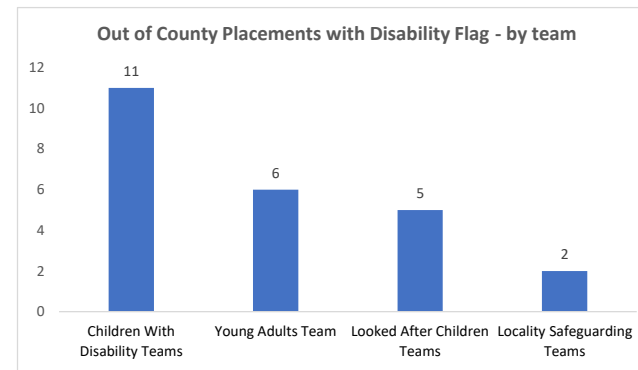

Children Placed Out of County - June 2022

Ethnicity	Out of County	Not	All	%
White British	201	527	728	28%
Other White	12	19	31	39%
Mixed	50	42	92	54%
Asian	19	12	31	61%
Black	8	3	11	73%
Other	12	7	19	63%
	302	610	912	

Option One

Option Two
Out of County placements - by ethnic grouping

Option Three

Children Placed Out of County - June 2022

Disability Flag	Out of County	Not OoC	All	%
Disability Flag	24	52	76	32%
No flag	278	558	836	33%
	<u>302</u>	<u>610</u>	<u>912</u>	<u>33%</u>

Disability Flag By Allocated Team

Children With Disability Teams	11
Young Adults Team	6
Looked After Children Teams	5
Locality Safeguarding Teams	2
	<u>24</u>

Option One

Option Two

Out of County placements - by disability