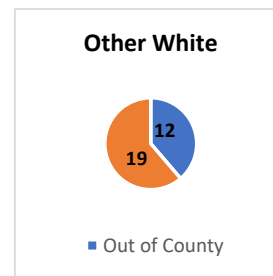

Children Placed Out of County - June 2022

Ethnicity	Out of County	Not	All	%
White British	201	527	728	28%
Other White	12	19	31	39%
Mixed	50	42	92	54%
Asian	19	12	31	61%
Black	8	3	11	73%
Other	12	7	19	63%
	302	610	912	

Option One

Option Two
Out of County placements - by ethnic grouping

Option Three

Children Placed Out of County - June 2022

Disability Flag	Out of County	Not OoC	All	%
Disability Flag	24	52	76	32%
No flag	278	558	836	33%
	<u>302</u>	<u>610</u>	<u>912</u>	<u>33%</u>