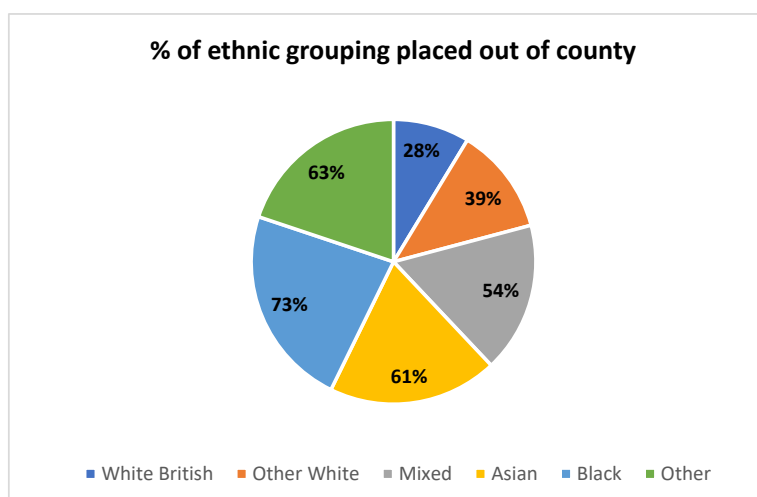

Children Placed Out of County - June 2022

Ethnicity	Out of County	Not	All	%
White British	201	527	728	28%
Other White	12	19	31	39%
Mixed	50	42	92	54%
Asian	19	12	31	61%
Black	8	3	11	73%
Other	12	7	19	63%
	302	610	912	

Option One

Option Two
Out of County placements - by ethnic grouping

Option Three

Children Placed Out of County - June 2022

Disability Flag	Out of County	Not OoC	All	%
Disability Flag	24	52	76	32%
No flag	278	558	836	33%
	<u>302</u>	<u>610</u>	<u>912</u>	<u>33%</u>